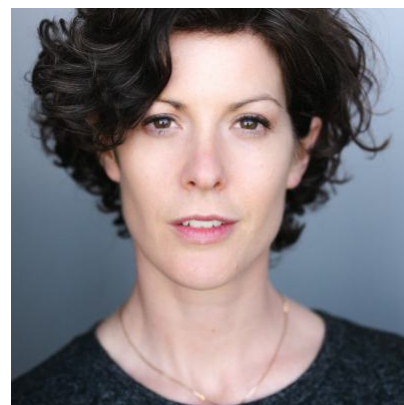

## Catriona Knox

### Writer/ Performer

Most recently, Catriona can be seen as Mrs. Gibbs in SEX EDUCATION on Netflix.

In 2019, Catriona played Leslie in the groundbreaking BLACK MIRROR: BANDERSNATCH on Netflix. In late 2018, she filmed the role of Saffron in upcoming feature, FUTURE TX. Catriona played Sophie in C4's DAMNED, and reprised her role in the second series.

In 2017, she played Amy in hit show GAMEFACE for E4 and, in early 2016, the role of Mandy in series 2 of BOOMERS on BBC1.