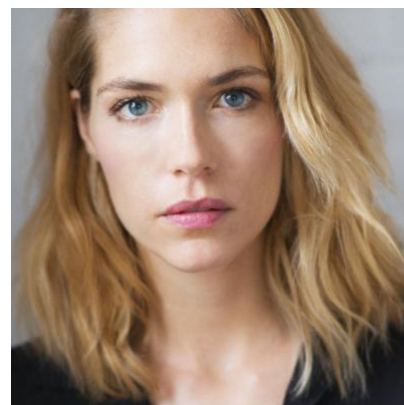

Pia Mechler

Agents

Jess Alford

JAOffice@unitedagents.co.uk

Associate Agent

Ellie Blackford

eblackford@unitedagents.co.uk

020 3214 0800

Roles

Film

Production	Character	Director	Company
EIN SCHRECKLICH REICHES PAAR	Isabel von Grubnow	Neelesha Barthel	HagerMoss
WELCOME TO GUTTERBEE	Sue	Ulrich Thomsen	Pro Tempore Films
EVERYTHING IS WONDERFUL	Lena	Pia Mechler	Wonderfilm Productions,
THE UPSIDE	Art Dealer	Neil Burg	Weinstein Company
YOU ABOVE ALL	Alice McCloud	Luke Eberl	Wildbunch Prod
EVERYTHING IS WONDERFUL	Lena	Pia Mechler	Wonderfilm Productions
ADAM BLOOM	Hannah	Noha David Smith	Wall Movie
WORK	Kathrin Johnson	Friederike Fiek	ARTE / Atelier
PARADISE	Lou Hassler	Max Makowski	
THE NIGHT FATHER CHRISTMAS DIED	Sasha	Martin Schreier	
THE BIG BLACK	Sandy	Oliver Kyr	Red Iguena Pictures
THE TUNNEL	Jana Grafe	Mathias Steinach	Monsta Movies